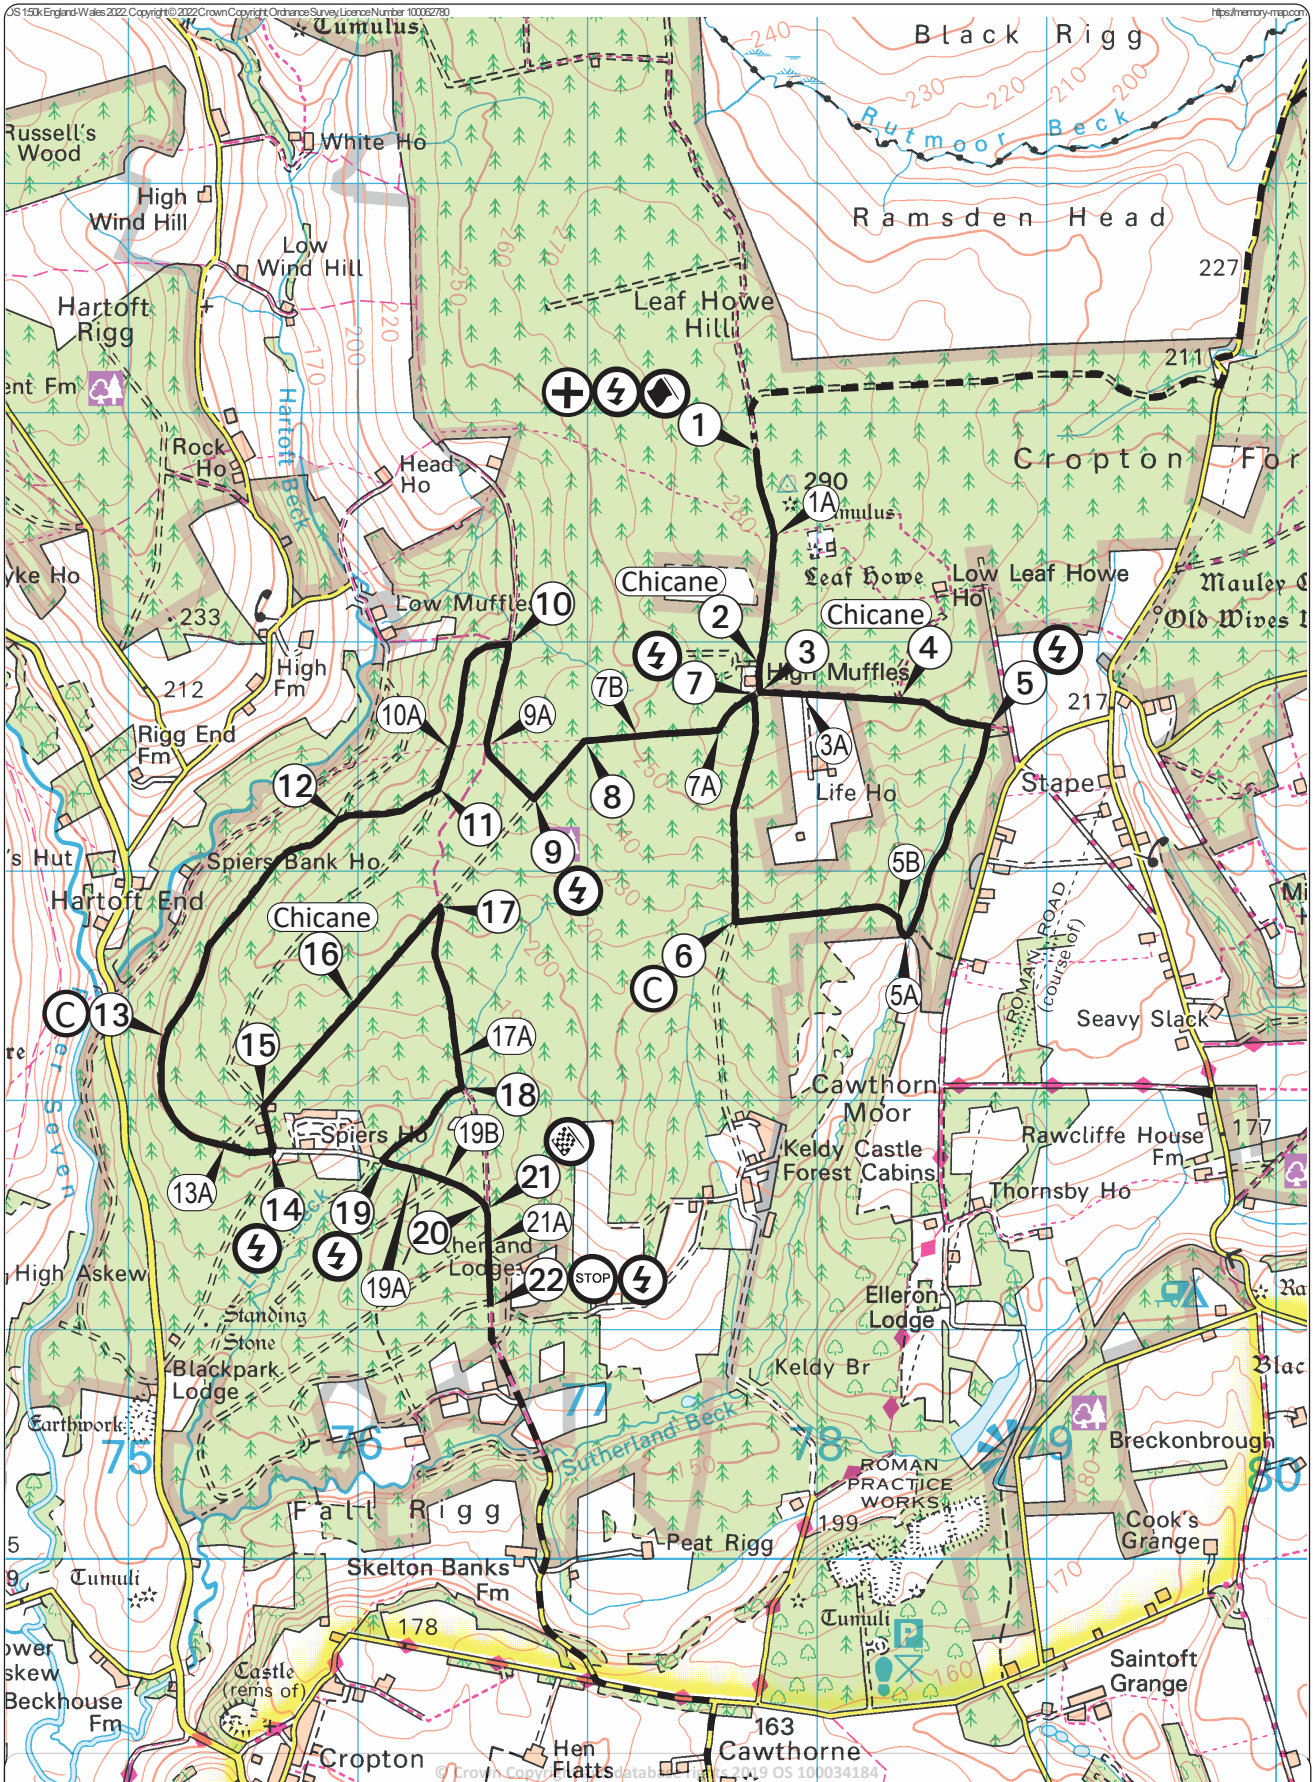

Malton Forest Rally 2022

SS 3 & 6 Cropton 8.37 miles - Version 2 (15-Jul-2022)

Version 2 - Update with comments from Clerk of the Course & Safety Officer